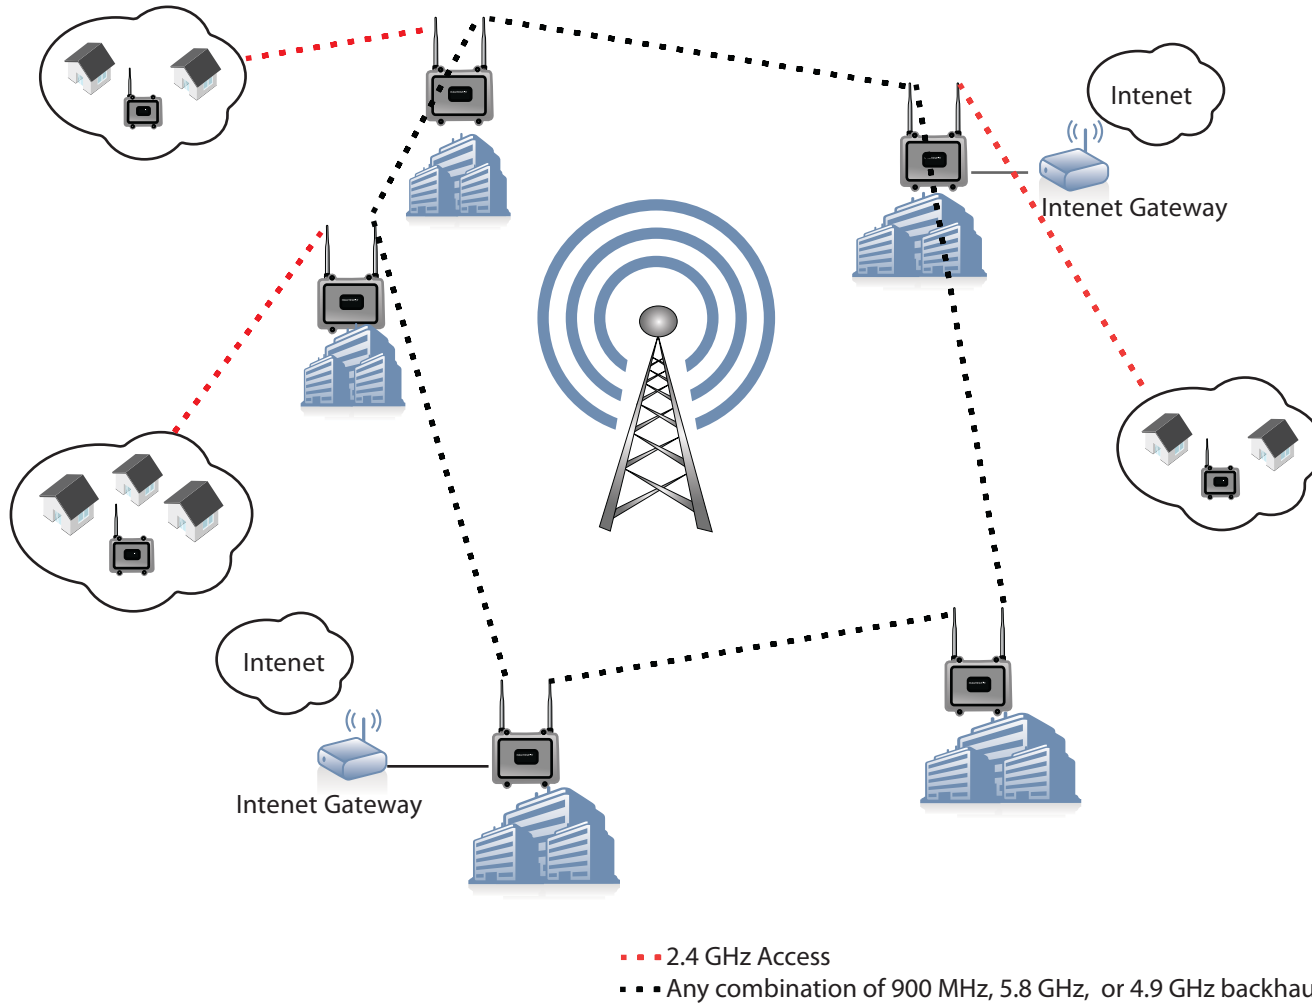

HR-WRAP Dual Mesh Network

HR-WRAP Product Family

- 802.11 Contention protocol
- Access Control (MAC table)
- MAC Firewall
- Client statistics
- 40 and 128 bit WEP and WPA support
- Authentication via remote RADIUS server using captive portal
- IP filtering
- Routing for RIP, BGP, OSPF, OLSR mesh
- DNS relay
- DHCP server or relay
- SNMP/SSH/Telnet/Java Client
- WDS for transparent bridging
- Quality of Service Management
- Multicast Routing

HR-WRAPDX Advantage

- Low failure rate
- Fixed or mobile client
- Supports policy-based routing and sophisticated data rate management
- Range (2 - 20 miles)
- Low cost
- Single Radio or dual radio option
- Max throughput 27 Mbps aggregate
- Up to 2 wireless interfaces

Radio Options:

- HR-WRAPDX-9x – 900MHz Mesh AP bridge
- HR-WRAPDX-2x – 2.4 GHz Mesh AP bridge
- HR-WRAPDX-4x – 4.9 GHz Mesh AP bridge
- HR-WRAPDX-5x – 5.8 GHz Mesh AP bridge

HR-WRAPDX

HR-WRAPDX

HauteSpot Networks Corporations